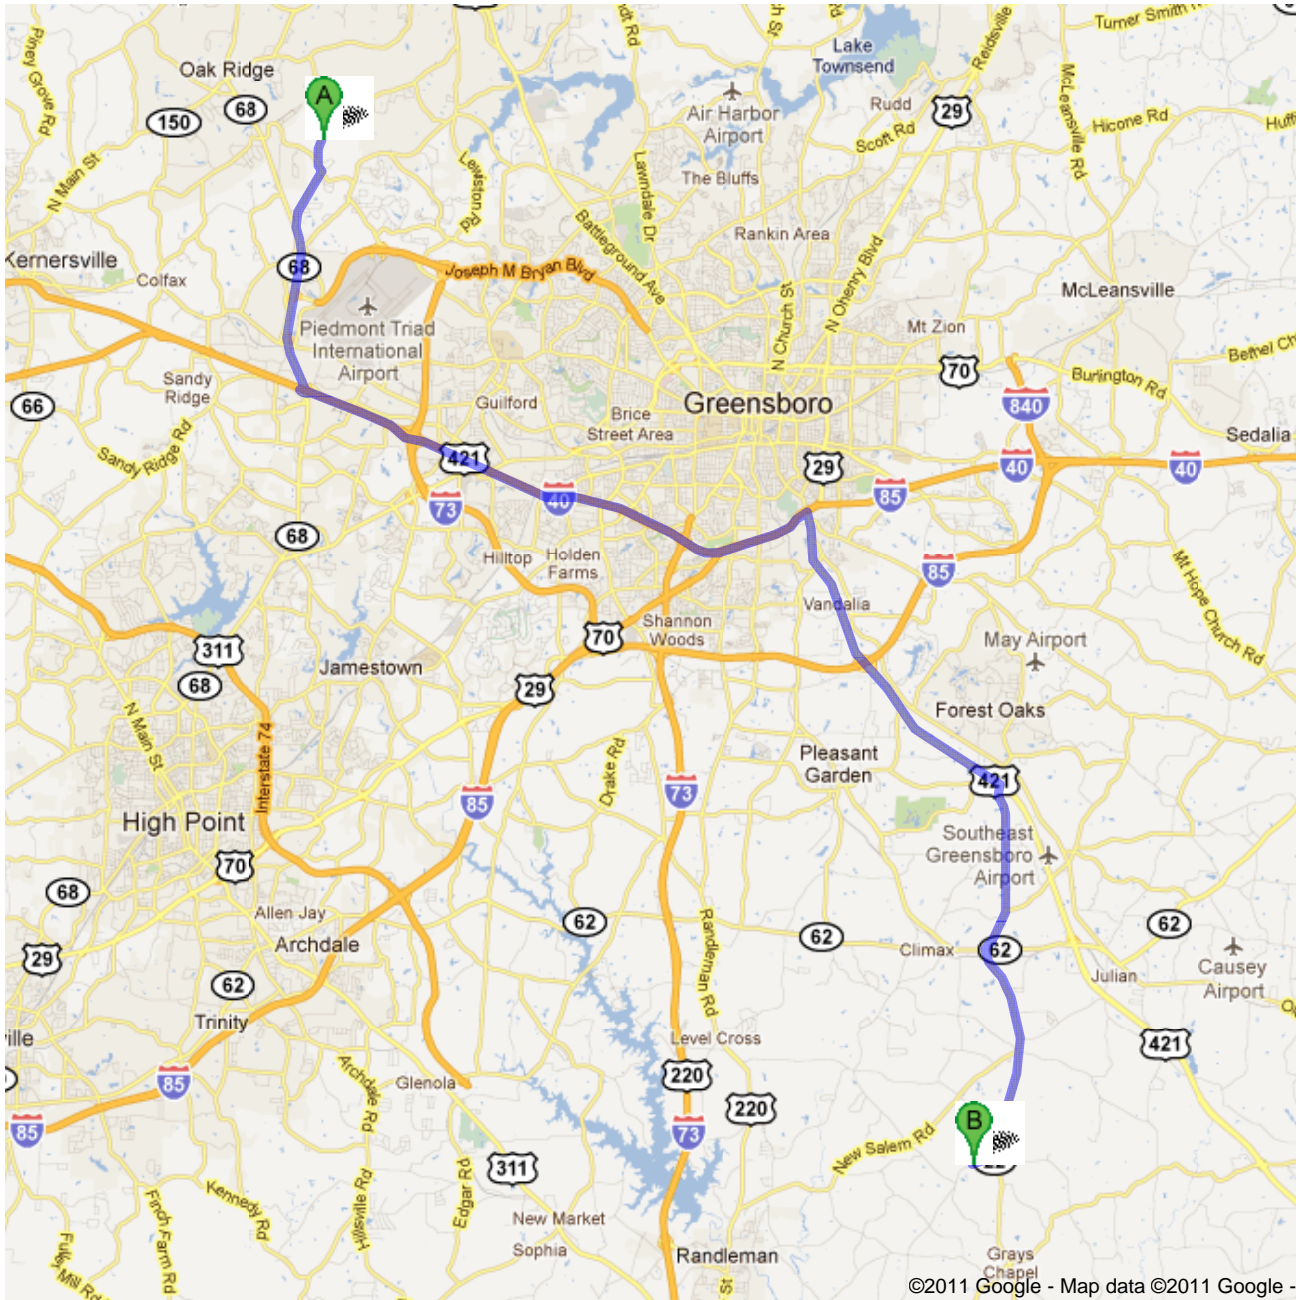

Directions to 5555 Mack Lineberry Rd, Climax, NC 27233

33.1 mi – about 45 mins

From NORTHWEST GUILFORD H.S.

 5240 NW School Rd, Greensboro, NC 27409

1. Head **southwest** on **NW School Rd** toward **Wallingford Rd**  
About 1 min go 0.5 mi  
total 0.5 mi
-  2. Slight left onto **Alcorn Rd** go 0.1 mi  
total 0.7 mi
-  3. Take the 1st right onto **Edgefield Rd**  
About 2 mins go 1.3 mi  
total 2.0 mi
-  4. Turn left onto **N Carolina 68 S**  
About 6 mins go 3.6 mi  
total 5.6 mi
-  5. Turn right to merge onto **I-40 E/US-421 S** toward **Greensboro**  
About 12 mins go 11.4 mi  
total 17.0 mi
-  6. Take the exit toward **US-421 S/Martin Luther King Jr Dr** go 0.3 mi  
total 17.2 mi
-  7. Turn right onto **US-421 S/Martin Luther King Jr Dr**  
Continue to follow US-421 S  
About 8 mins go 7.3 mi  
total 24.5 mi
-  8. Turn right onto **Company Mill Rd**  
About 5 mins go 2.7 mi  
total 27.2 mi
-  9. Slight right onto **Monnett Rd**  
About 2 mins go 0.9 mi  
total 28.1 mi
-  10. Continue onto **N Carolina 22 S**  
About 7 mins go 4.6 mi  
total 32.6 mi
-  11. Turn right onto **Mack Lineberry Rd**  
Destination will be on the right  
About 1 min go 0.5 mi  
total 33.1 mi

 5555 Mack Lineberry Rd, Climax, NC 27233

These directions are for planning purposes only. You may find that construction projects, traffic, weather, or other events may cause conditions to differ from the map results, and you should plan your route accordingly. You must obey all signs or notices regarding your route.