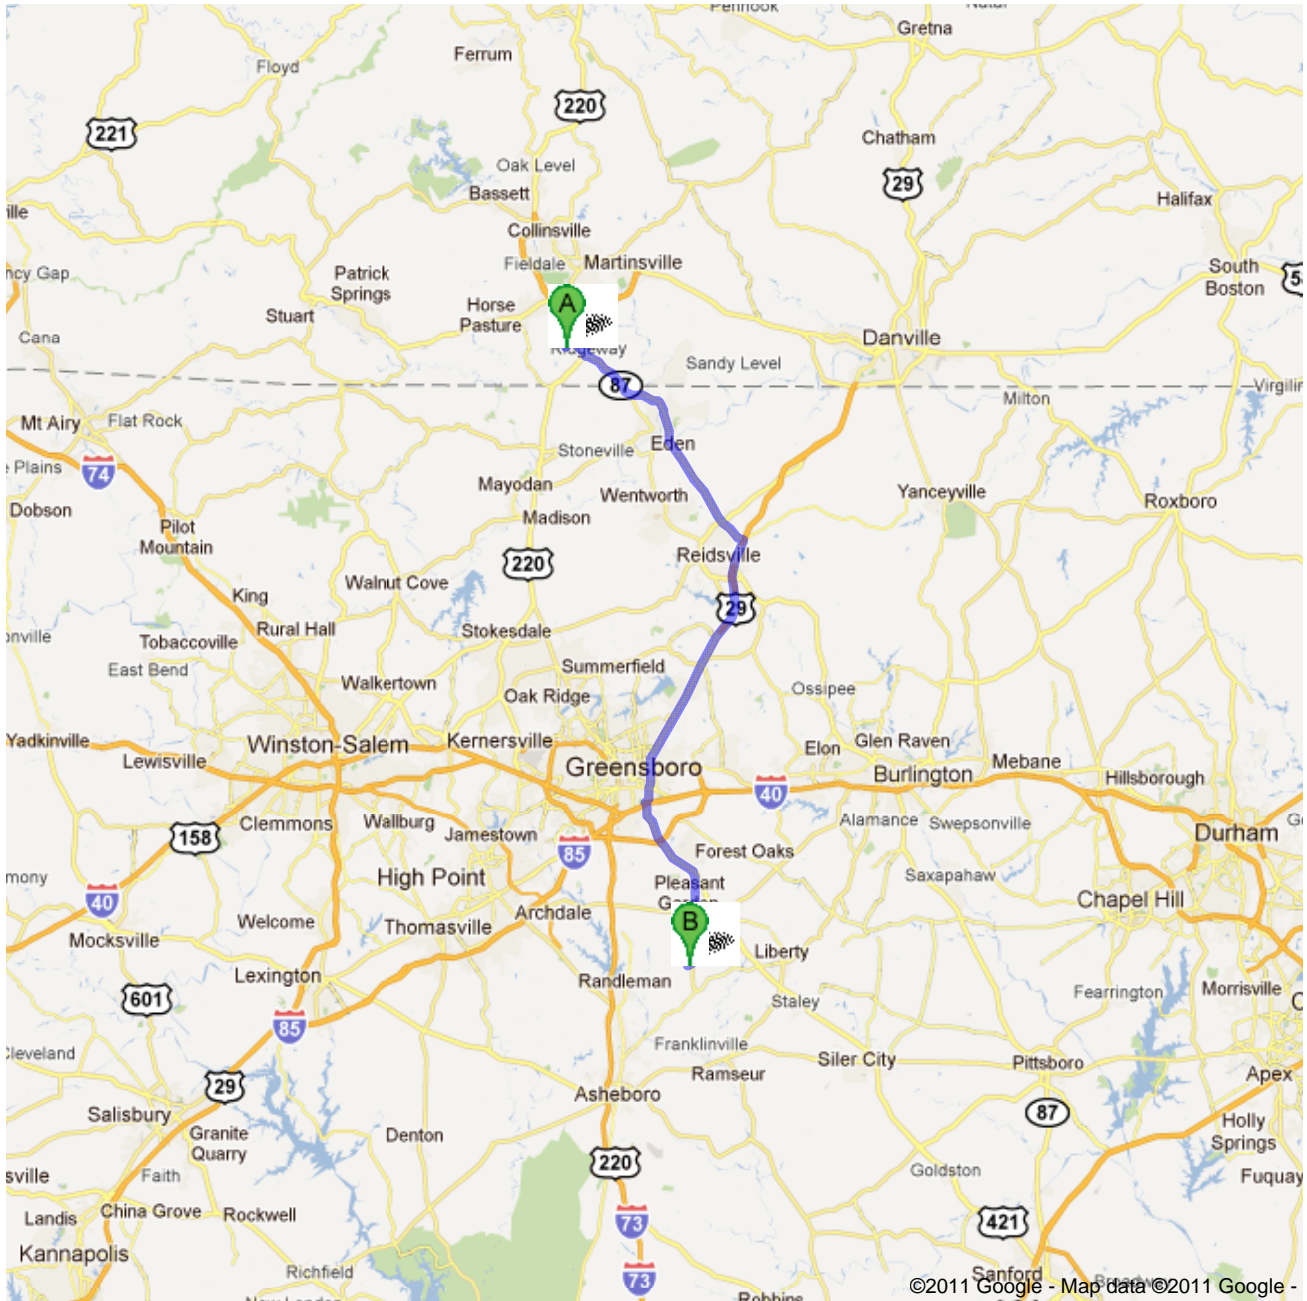

Directions to 5555 Mack Lineberry Rd, Climax, NC 27233

65.0 mi – about 1 hour 27 mins

From MAGNA VISTA HIGH SCHOOL RIDGEWAY, VA

 Magna Vista School Rd, Ridgeway, VA 24148

	1. Head north on Co Rd 1060/Magna Vista School Rd About 2 mins	go 1.0 mi total 1.0 mi
	2. Turn right onto Co Rd 687/Soapstone Rd About 5 mins	go 2.1 mi total 3.1 mi
	3. Turn right onto Greensboro Rd About 1 min	go 0.6 mi total 3.7 mi
	4. Take the 1st left onto VA-87 S/Morehead Ave Entering North Carolina About 6 mins	go 4.1 mi total 7.8 mi
	5. Continue onto N Carolina 87 S	go 0.5 mi total 8.3 mi
	6. Continue onto N Carolina 14 S About 22 mins	go 16.7 mi total 24.9 mi
	7. Take the ramp onto US-29 S About 24 mins	go 23.7 mi total 48.7 mi
	8. Take the US-421 exit on the left toward Sanford	go 0.4 mi total 49.1 mi
	9. Turn left onto Martin Luther King Jr Dr About 3 mins	go 0.3 mi total 49.3 mi
	10. Continue onto US-421 S About 7 mins	go 7.0 mi total 56.4 mi
	11. Turn right onto Company Mill Rd About 5 mins	go 2.7 mi total 59.1 mi
	12. Slight right onto Monnett Rd About 2 mins	go 0.9 mi total 60.0 mi
	13. Continue onto N Carolina 22 S About 7 mins	go 4.6 mi total 64.5 mi
	14. Turn right onto Mack Lineberry Rd Destination will be on the right About 1 min	go 0.5 mi total 65.0 mi

 5555 Mack Lineberry Rd, Climax, NC 27233

These directions are for planning purposes only. You may find that construction projects, traffic, weather, or other events may cause conditions to differ from the map results, and you should plan your route accordingly. You must obey all signs or notices regarding your route.

Map data ©2011 Google

Directions weren't right? Please find your route on maps.google.com and click "Report a problem" at the bottom left.