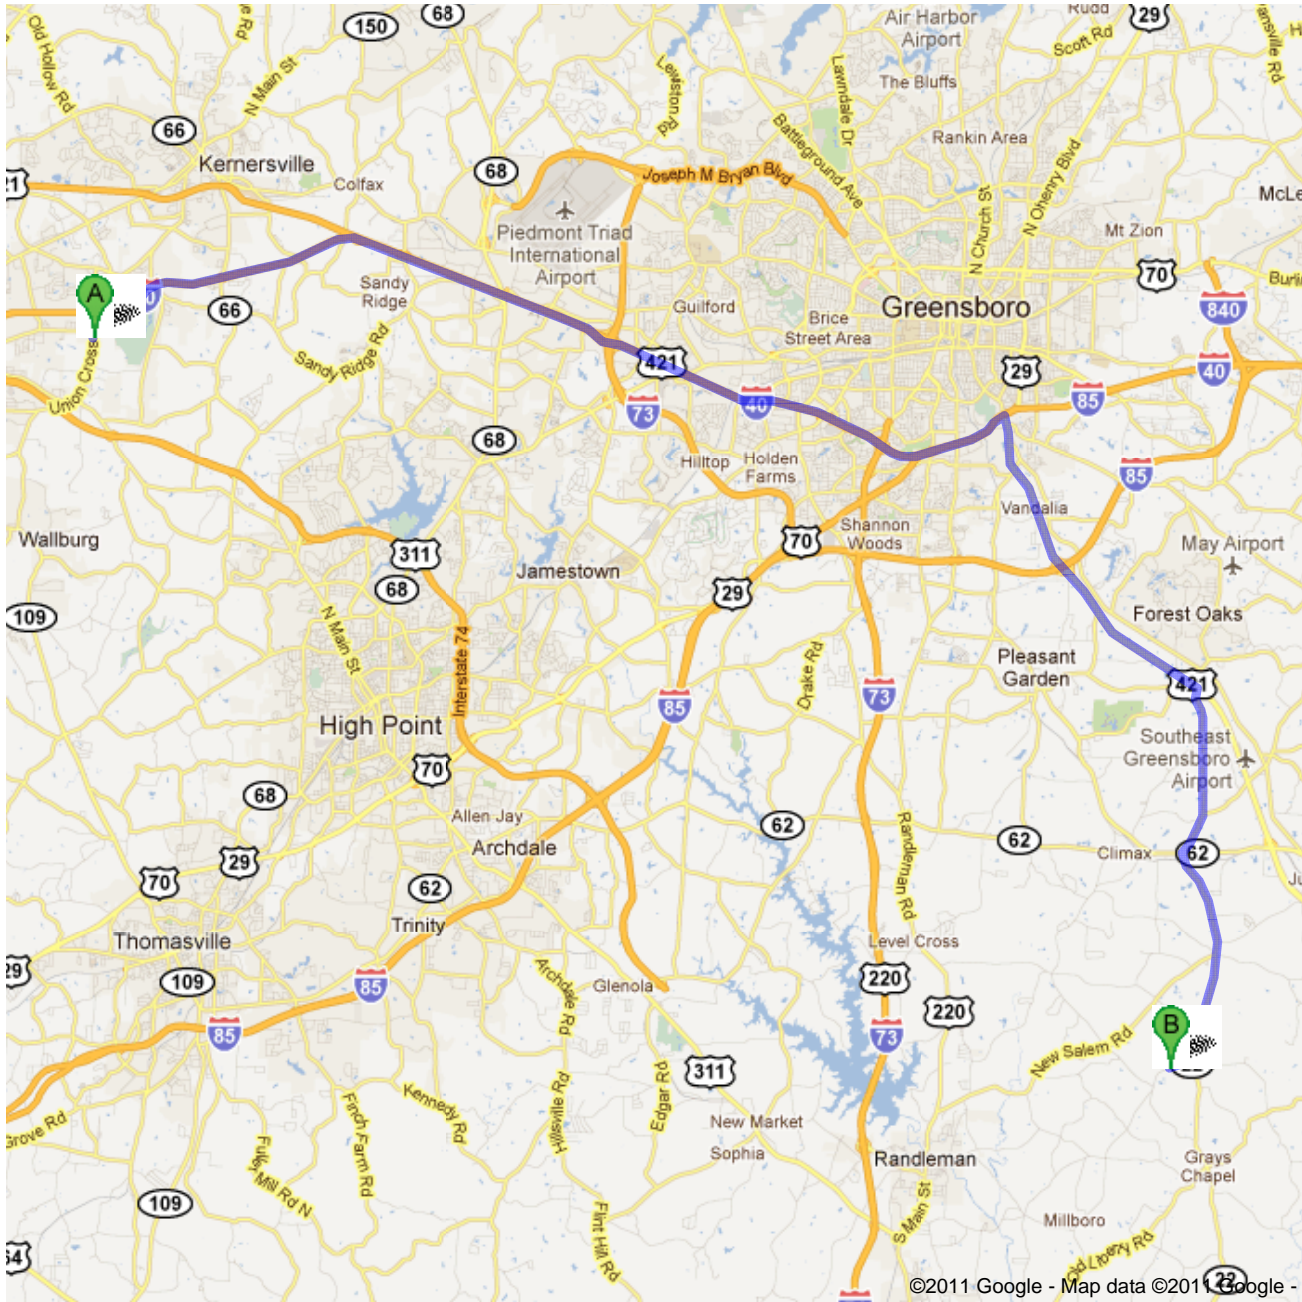

Directions to 5555 Mack Lineberry Rd, Climax, NC 27233

36.7 mi – about 44 mins

From ROBERT B. GLENN H.S.

 1600 Union Cross Rd, Kernersville, NC 27284

1. Head **north** on **Union Cross Rd** toward **Glenn Hi Rd/Glenn High Rd**
About 1 min go 0.4 mi
total 0.4 mi
-  2. Turn right to merge onto **I-40 E**
About 20 mins go 20.1 mi
total 20.6 mi
-  3. Take the exit toward **US-421 S/Martin Luther King Jr Dr**
go 0.3 mi
total 20.8 mi
-  4. Turn right onto **US-421 S/Martin Luther King Jr Dr**
Continue to follow US-421 S
About 8 mins go 7.3 mi
total 28.1 mi
-  5. Turn right onto **Company Mill Rd**
About 5 mins go 2.7 mi
total 30.8 mi
-  6. Slight right onto **Monnett Rd**
About 2 mins go 0.9 mi
total 31.7 mi
-  7. Continue onto **N Carolina 22 S**
About 7 mins go 4.6 mi
total 36.2 mi
-  8. Turn right onto **Mack Lineberry Rd**
Destination will be on the right
About 1 min go 0.5 mi
total 36.7 mi

 5555 Mack Lineberry Rd, Climax, NC 27233

These directions are for planning purposes only. You may find that construction projects, traffic, weather, or other events may cause conditions to differ from the map results, and you should plan your route accordingly. You must obey all signs or notices regarding your route.

Map data ©2011 Google

Directions weren't right? Please find your route on maps.google.com and click "Report a problem" at the bottom left.