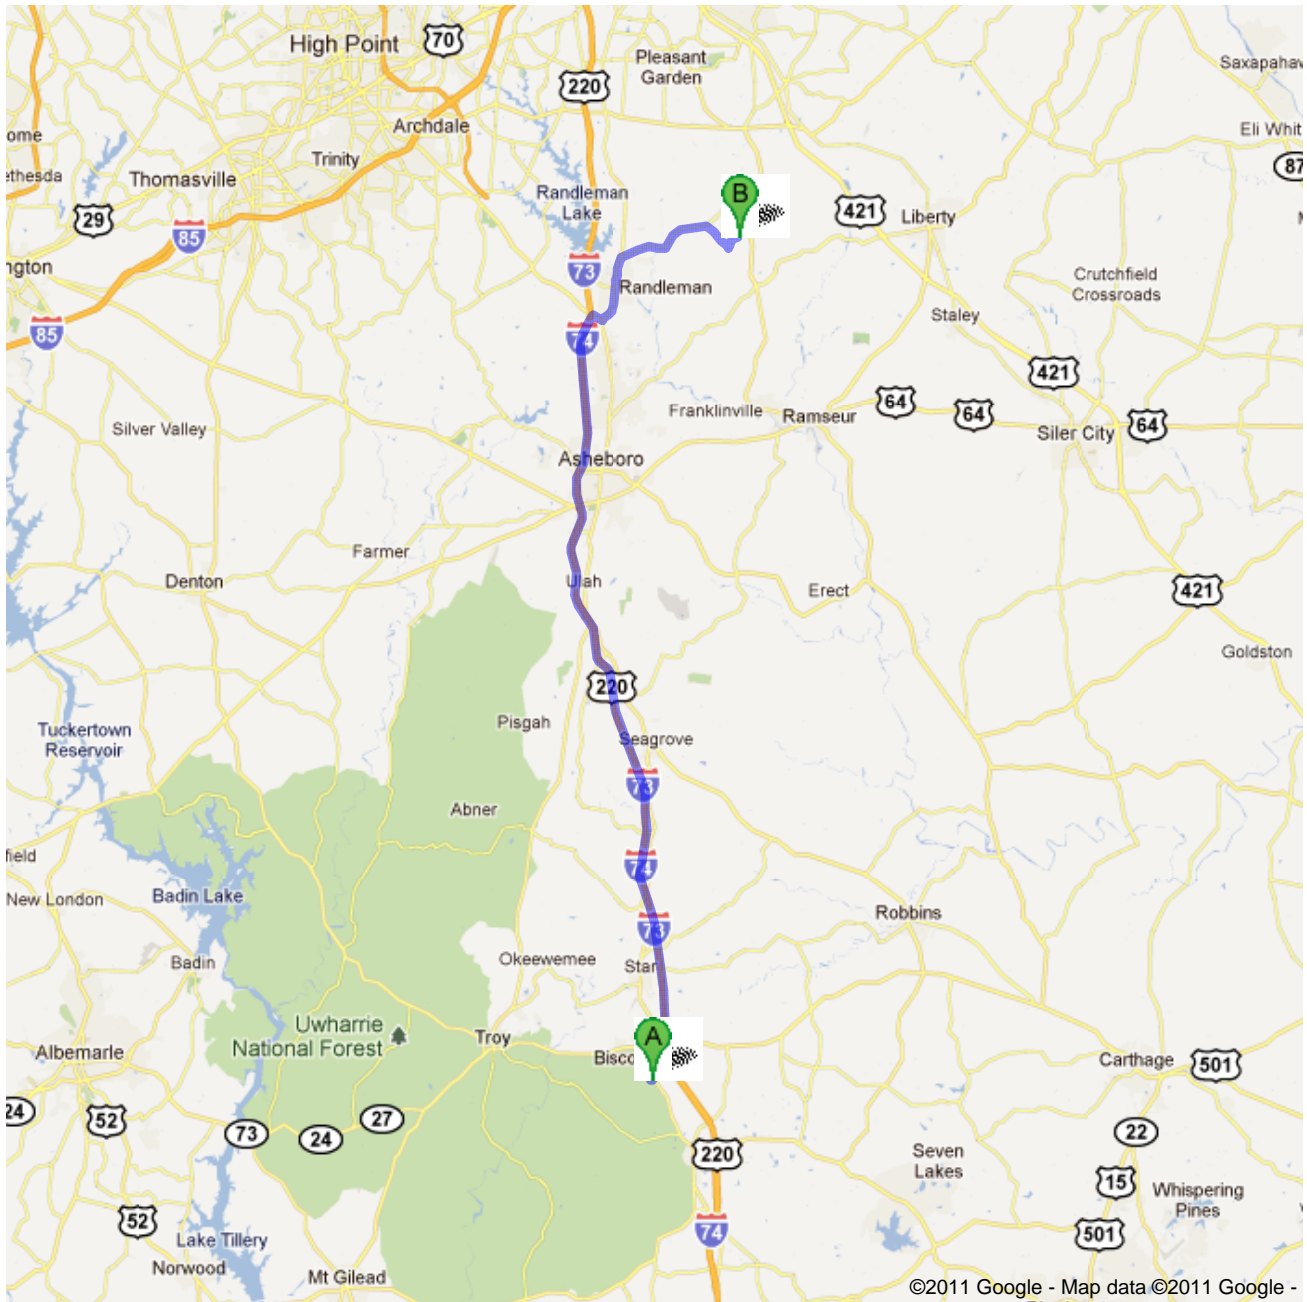

Directions to 5555 Mack Lineberry Rd, Climax,  
NC 27233

43.6 mi – about 56 mins

From EAST MONTGOMERY HIGH SCHOOL

**A** 157 Eagle Ln, Biscoe, NC 27209

1. Head **east** on **Eagle Ln** toward **US-220 Alt N** go 0.1 mi  
total 0.1 mi
-  2. Take the 1st left onto **US-220 Alt N** go 1.4 mi  
About 3 mins total 1.6 mi
-  3. Turn right onto **N Carolina 24 E/N Carolina 27 E/E Main St** go 0.9 mi  
Continue to follow N Carolina 24 E/N Carolina 27 E total 2.4 mi  
About 2 mins
-  4. Turn left to merge onto **I-73 N/I-74 W/US-220 N** toward **Asheboro** go 31.3 mi  
About 30 mins total 33.8 mi
-  5. Take the **US-311** exit toward **High Point** go 0.3 mi  
total 34.0 mi
-  6. Turn right onto **US-311 S/U.S. 311 Exd** go 0.5 mi  
About 1 min total 34.5 mi
-  7. Turn left onto **US-220 BUS N/S Main St** go 2.9 mi  
About 5 mins total 37.4 mi
-  8. Turn right onto **New Salem Rd** go 4.1 mi  
About 7 mins total 41.5 mi
-  9. Turn right onto **Racine Rd** go 1.4 mi  
About 3 mins total 42.9 mi
-  10. Turn left onto **Mack Lineberry Rd** go 98 ft  
total 42.9 mi
-  11. Turn left to stay on **Mack Lineberry Rd** go 0.7 mi  
Destination will be on the left total 43.6 mi  
About 2 mins

**B** 5555 Mack Lineberry Rd, Climax, NC 27233

These directions are for planning purposes only. You may find that construction projects, traffic, weather, or other events may cause conditions to differ from the map results, and you should plan your route accordingly. You must obey all signs or notices regarding your route.