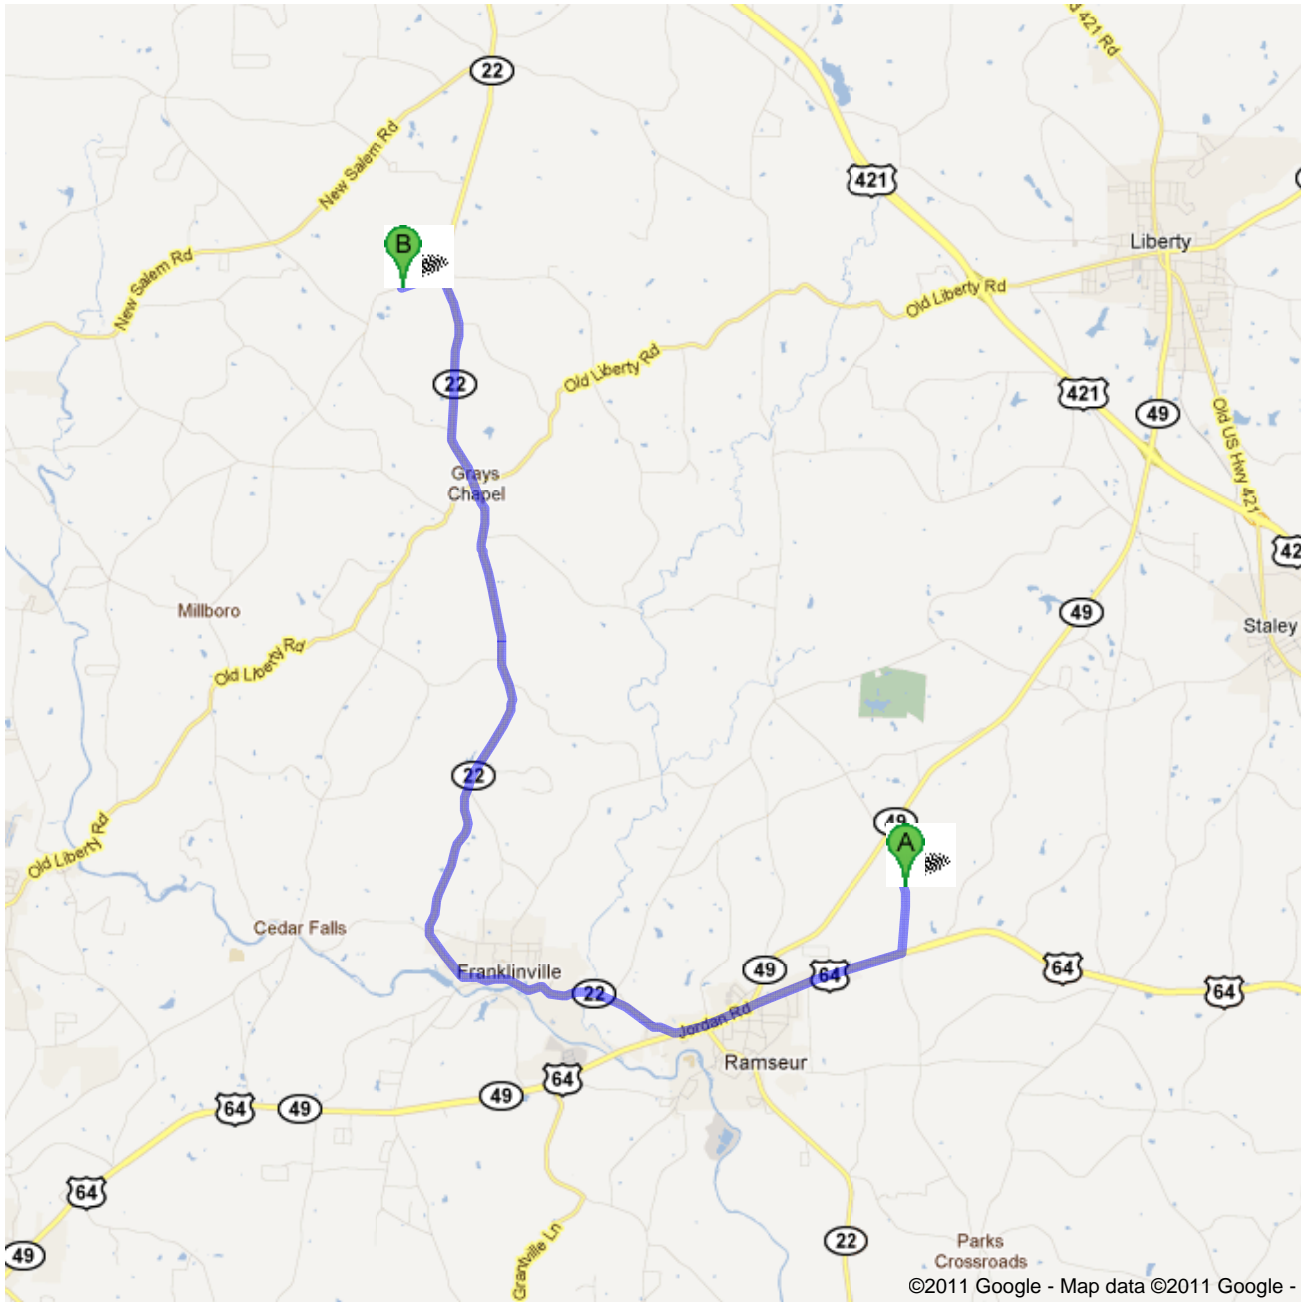

Directions to 5555 Mack Lineberry Rd, Climax,
NC 27233
13.9 mi – about 22 mins
From EASTERN RANDOLPH H.S.

 390 Eastern Randolph Rd, Ramseur, NC 27316

1. Head **south** on **Eastern Randolph Rd** toward **Bent Oak Ave** go 0.7 mi
About 2 mins total 0.7 mi

 2. Take the 2nd right onto **US-64 W** go 2.5 mi
About 4 mins total 3.2 mi

 3. Slight right onto **N Carolina 22 N** go 10.2 mi
About 14 mins total 13.4 mi

 4. Turn left onto **Mack Lineberry Rd** go 0.5 mi
Destination will be on the right total 13.9 mi
About 2 mins

 5555 Mack Lineberry Rd, Climax, NC 27233

These directions are for planning purposes only. You may find that construction projects, traffic, weather, or other events may cause conditions to differ from the map results, and you should plan your route accordingly. You must obey all signs or notices regarding your route.