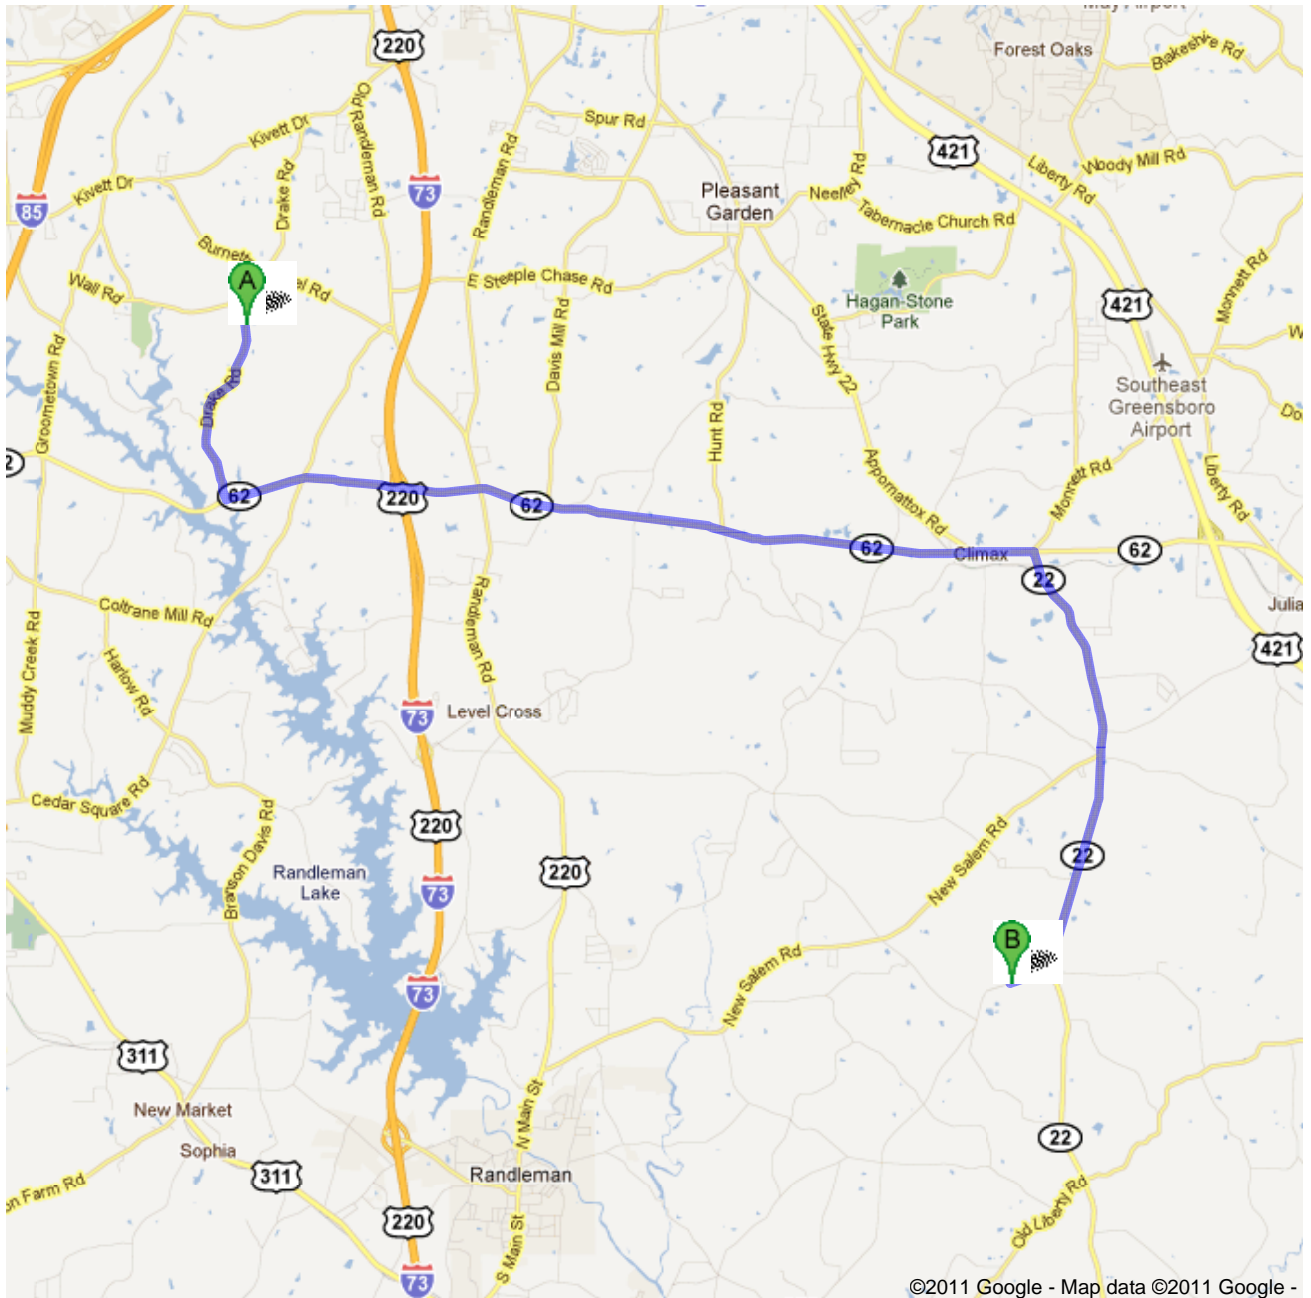

Directions to 5555 Mack Lineberry Rd, Climax,  
NC 27233

15.5 mi – about 24 mins

SOUTHERN GUILFORD HIGH SCHOOL  
to  
PROVIDENCE GROVE HIGH SCHOOL

5700 Drake Rd, Greensboro, NC 27406

1. Head **south** on **Drake Rd** toward **Younts Ln**  
About 4 mins

go 2.0 mi  
total 2.0 mi

2. Turn left onto **N Carolina 62 N**  
About 13 mins

go 8.5 mi  
total 10.5 mi

3. Turn right onto **N Carolina 22 S**  
About 6 mins

go 4.6 mi  
total 15.1 mi

4. Turn right onto **Mack Lineberry Rd**  
Destination will be on the right  
About 1 min

go 0.5 mi  
total 15.5 mi

5555 Mack Lineberry Rd, Climax, NC 27233

These directions are for planning purposes only. You may find that construction projects, traffic, weather, or other events may cause conditions to differ from the map results, and you should plan your route accordingly. You must obey all signs or notices regarding your route.